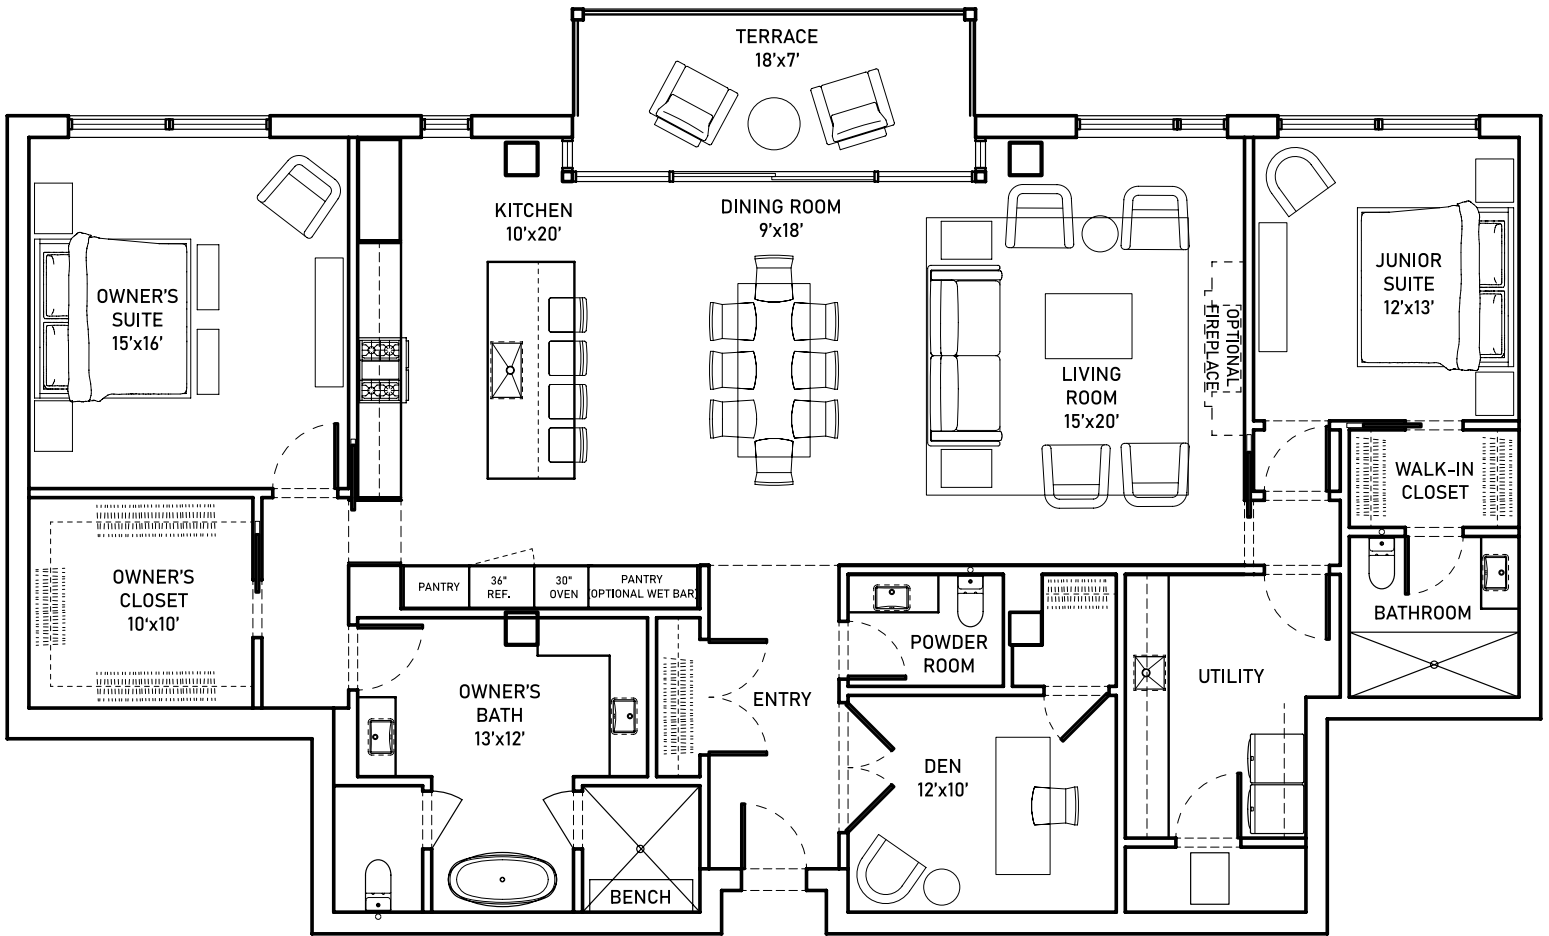

IVY FLOOR PLAN
CONDOS #2 & #6

2 Bed + Den
3 Bath
2,196 Sq Ft
\$1,450,000 -
\$1,550,000